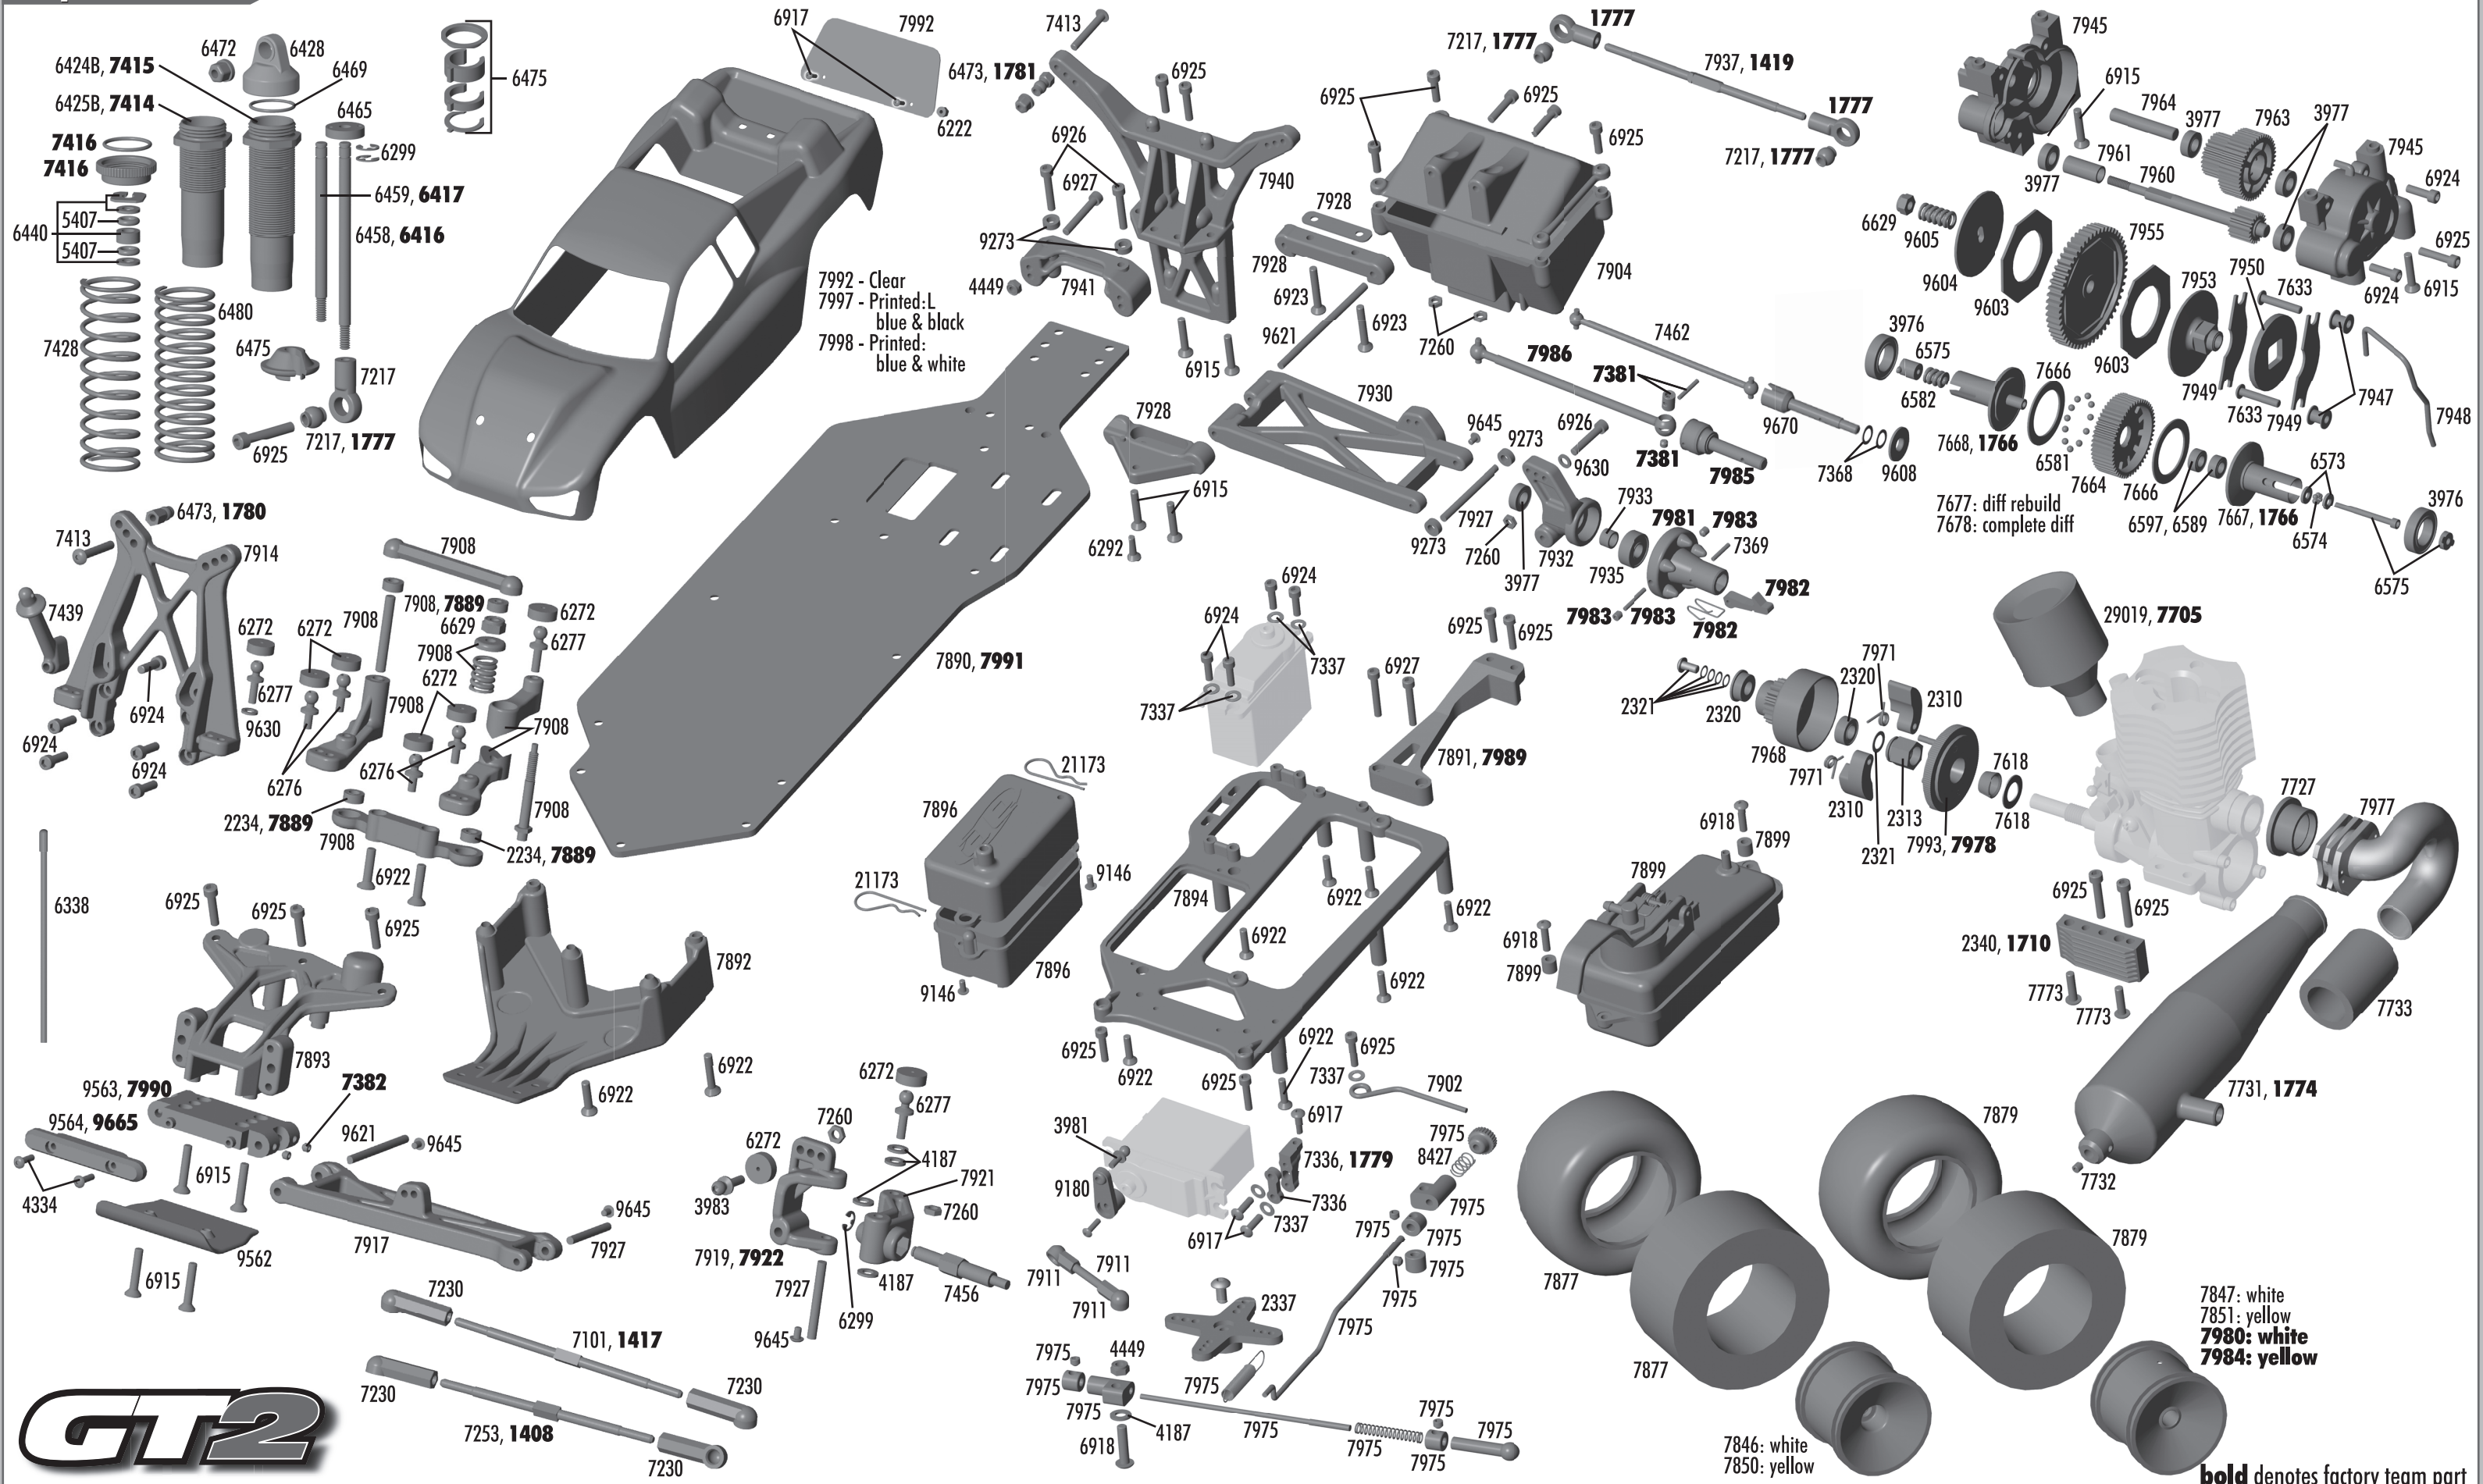

Exploded View

7992 - Clear  
 7997 - Printed: L  
 blue & black  
 7998 - Printed:  
 blue & white

7677: diff rebuild  
 7678: complete diff

7847: white  
 7851: yellow  
**7980: white**  
**7984: yellow**

7846: white  
 7850: yellow

**bold denotes factory team part**